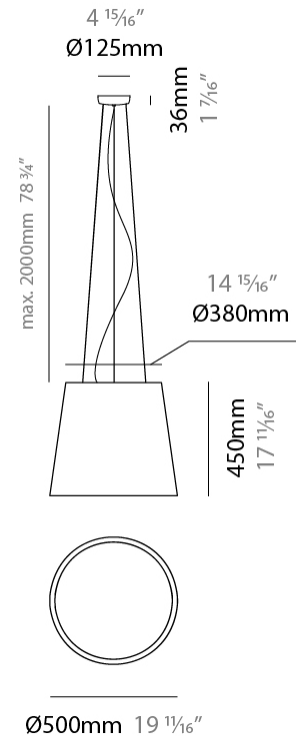

DRUM SUSPENSION

D111062-

base number   Finish   Finish
Options   Options   Options

1. To build a product code in our configurator select the specify button on the base model # product page
2. To build a manual product code on this datasheet choose from the options listed below in blue font and add the suffix to the base model #

GENERAL

Series: Drum
Brand: Ole
Division: Design
Mounting Type: Suspension
Mounting Location: Ceiling
Subcategory: Up/Down Light

PHYSICAL

Shape: Drum
Diameter (mm): 500
Diameter (in): 19 11/16
Height (mm): 450
Height (in): 17 11/16
Max. Overall Height (mm): 2450
Max. Overall Height (in): 96 7/16
Light Distribution: Direct / Indirect
Weight (kg): 4
Weight (lbs): 8.8
Fixture Finish: BEI / BLK / BLU / COG / DGN / GRY / MRN / MOC / MUS / OLV / SIL / STN / TER / WHI
Holder Finish: BLK
Fixture Material: Fabric Cord / Metal
Cable Details: 2000mm Cable
Upon Request: Other fabric cord colors available upon request (see downloadable finish chart)

ELECTRICAL

Number of Lamps: 3
Lamp Type: LED Retrofit
Lamp Shape: A19
Bulb Included: Bulb Not Included
Max. Wattage Per Lamp (W): 15
Lamp Base: E26
Input Voltage (V): 120
Upon Request: 277Vac / GU24

LED

OPTICAL

RATINGS AND CERTIFICATIONS

Certified By: Certified for North American Standards
IP rating: IP20